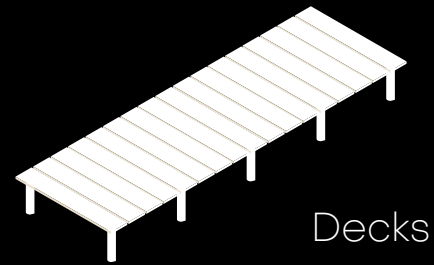

DECK TYLES

USE