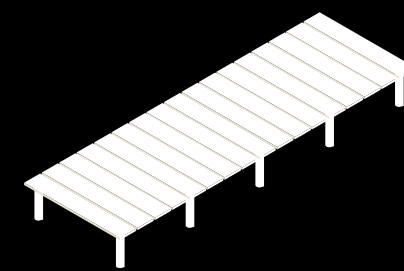

Floors

Decks

COLOR: Golden brown

SUSTAINABLE WOOD 11

AMAZON GOLD 11