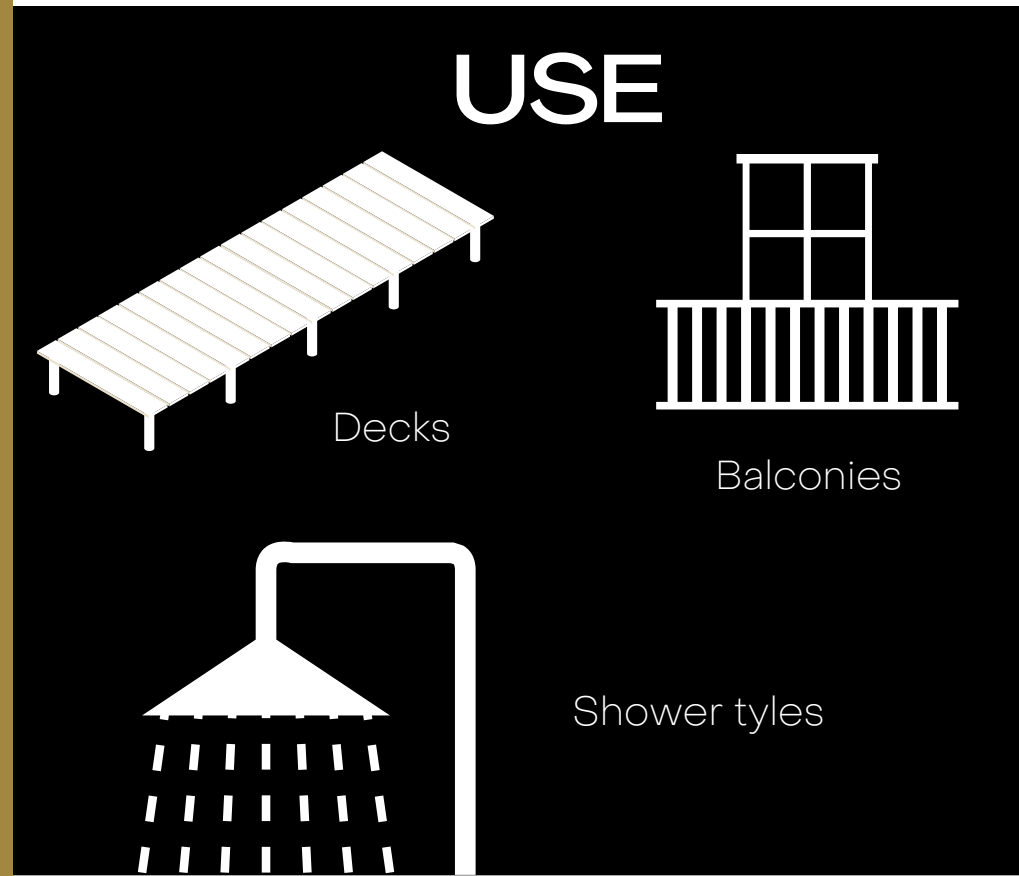

30-35
years

MEASSUREMENTS

YOUR
selection

USE

Any type of furniture

Construction

SUSTAINABLE WOOD 21

AMAZON GOLD
22 SUSTAINABLE WOOD

20mm or
YOUR
selection

AGE

30-35
years

SUSTAINABLE WOOD 23

AMAZON GOLD

AMAZON GOLD
24 SUSTAINABLE WOOD

Teak desk table

DECK TYLES