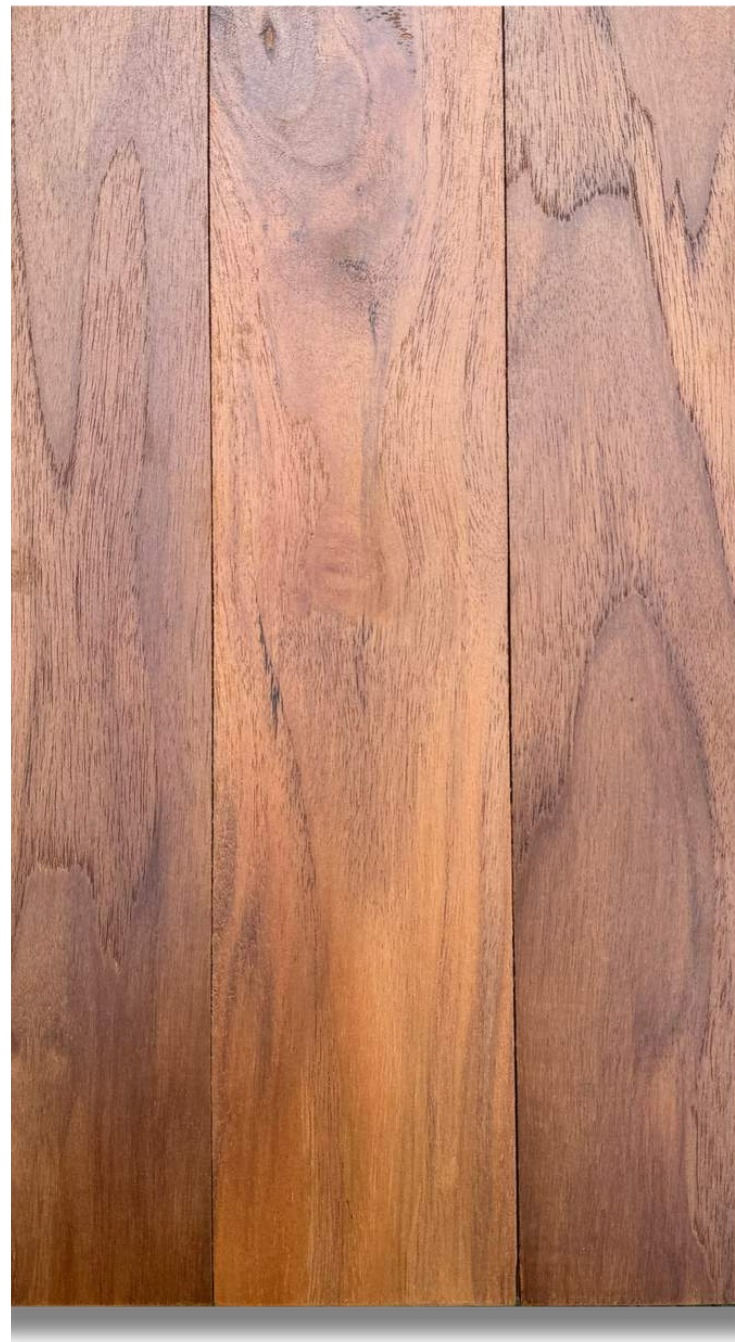

FLOOR GROOVE AND SPRING CONNECTION AGED

MATERIALS

Teak

AGE

30 - 35
years old