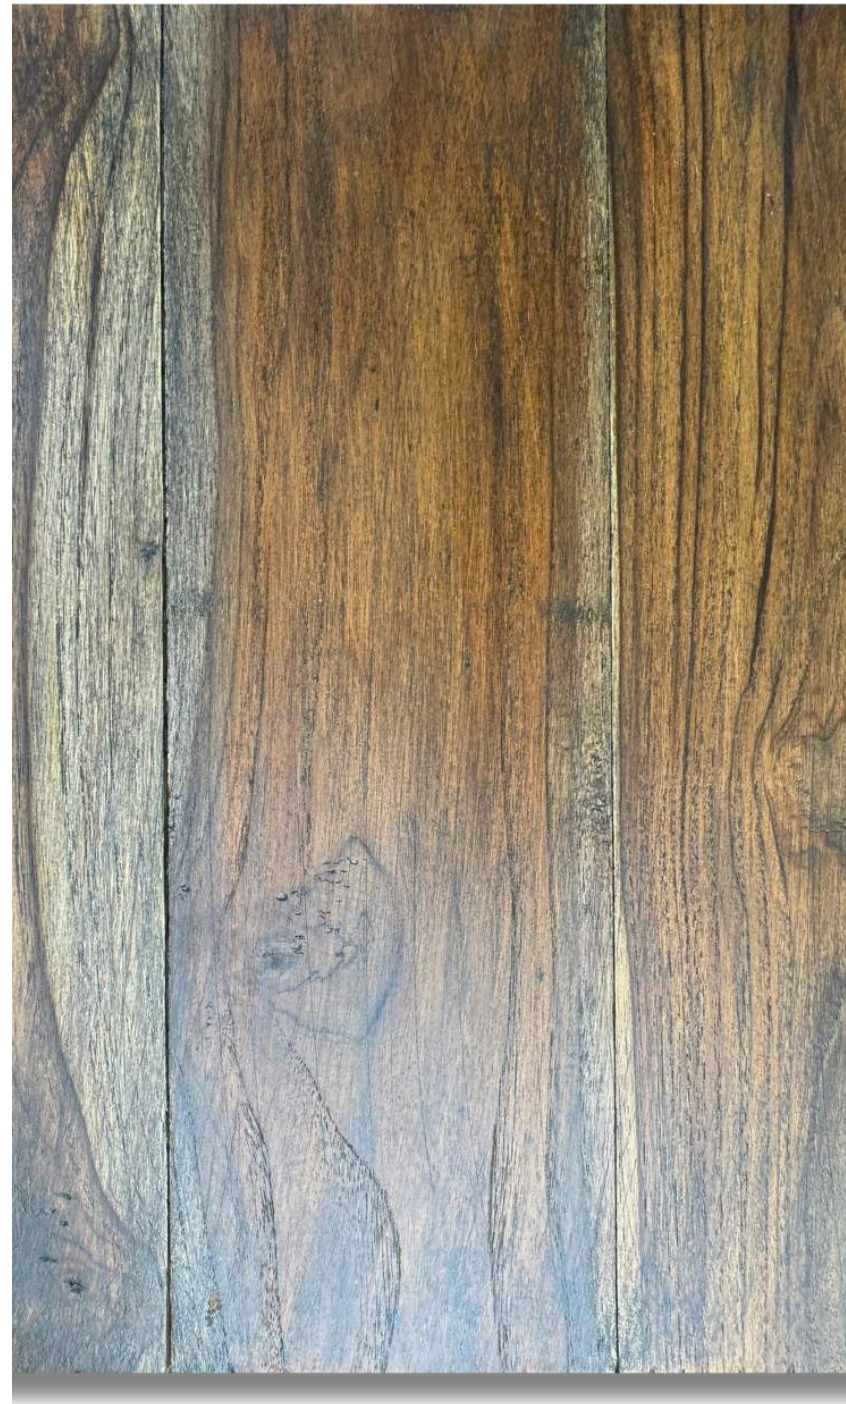

NATURAL FLOOR GROOVE AND SPRING CONNECTION

MATERIALS

Teak

AGE

30 - 35
years old

USE

Floors

Balconies

FINISHES

Natural, aged,
lacquered (matte
or glossy), or
oiled.
or your selection

FLOOR GROOVE AND SPRING CONNECTION AGED

MATERIALS
Teak

AGE
30 - 35 years old

USE

Floors

Balconies